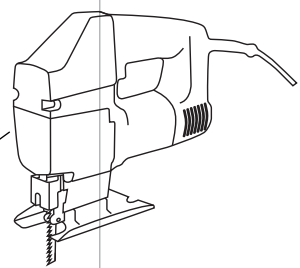

↑ TOP ↑

	
4 mm (5/32 in.)	2.8 mm (7/64 in.)
3.5 mm (9/64 in.)	—

GARMIN®

SERV 10" Mounting Template

Ø 9 mm
(3/8 in.)

↑ TOP ↑

164 mm

252 mm

10 mm