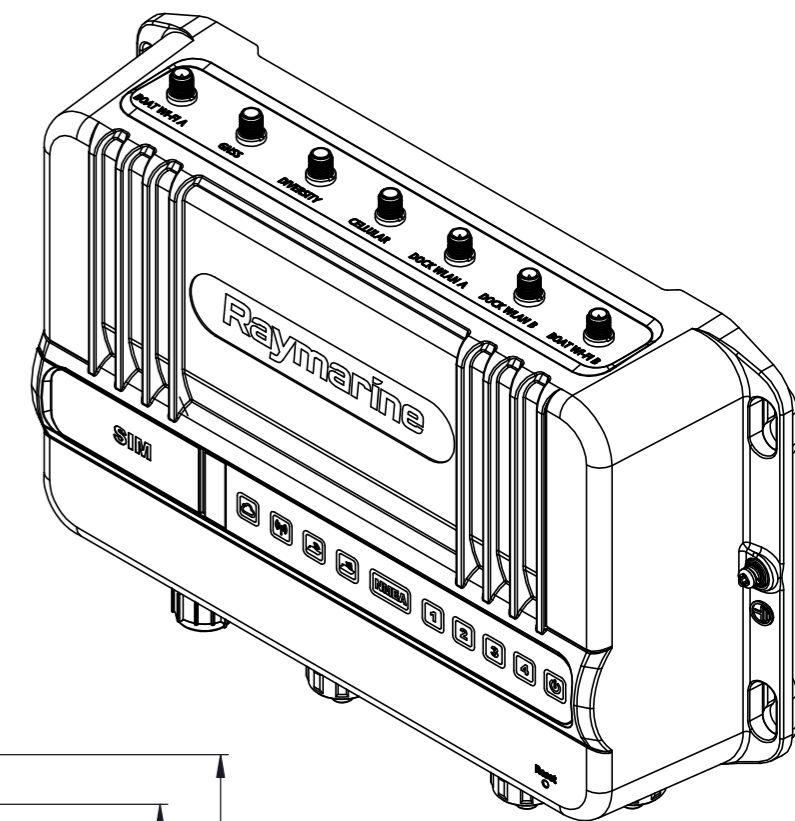

NOTES:

- 1) FOR INFORMATION ON CONNECTIONS AND PRODUCT SPECIFICATIONS, PLEASE REFER TO HANDBOOK, PRODUCT SUPPORT AND WORKSHOP MANUALS.
- 2) FOR ANY DIMENSIONAL INFORMATION NOT INCLUDED PLEASE CONTACT YOUR SALES REPRESENTATIVE.
- 3) DIMENSIONS SHOWN ARE ACTUAL PRODUCT SIZE AND DO NOT INCLUDE ANY CLEARANCE DATA.

DRN: MA  
DIMENSIONS IN MM

DATE: 2021-06-02  
SCALE: 1:2

TITLE  
YachtSense Link Marine Cloud Router E70640 Surface Mount  
DRAWING No. C\_4G Router\_SM