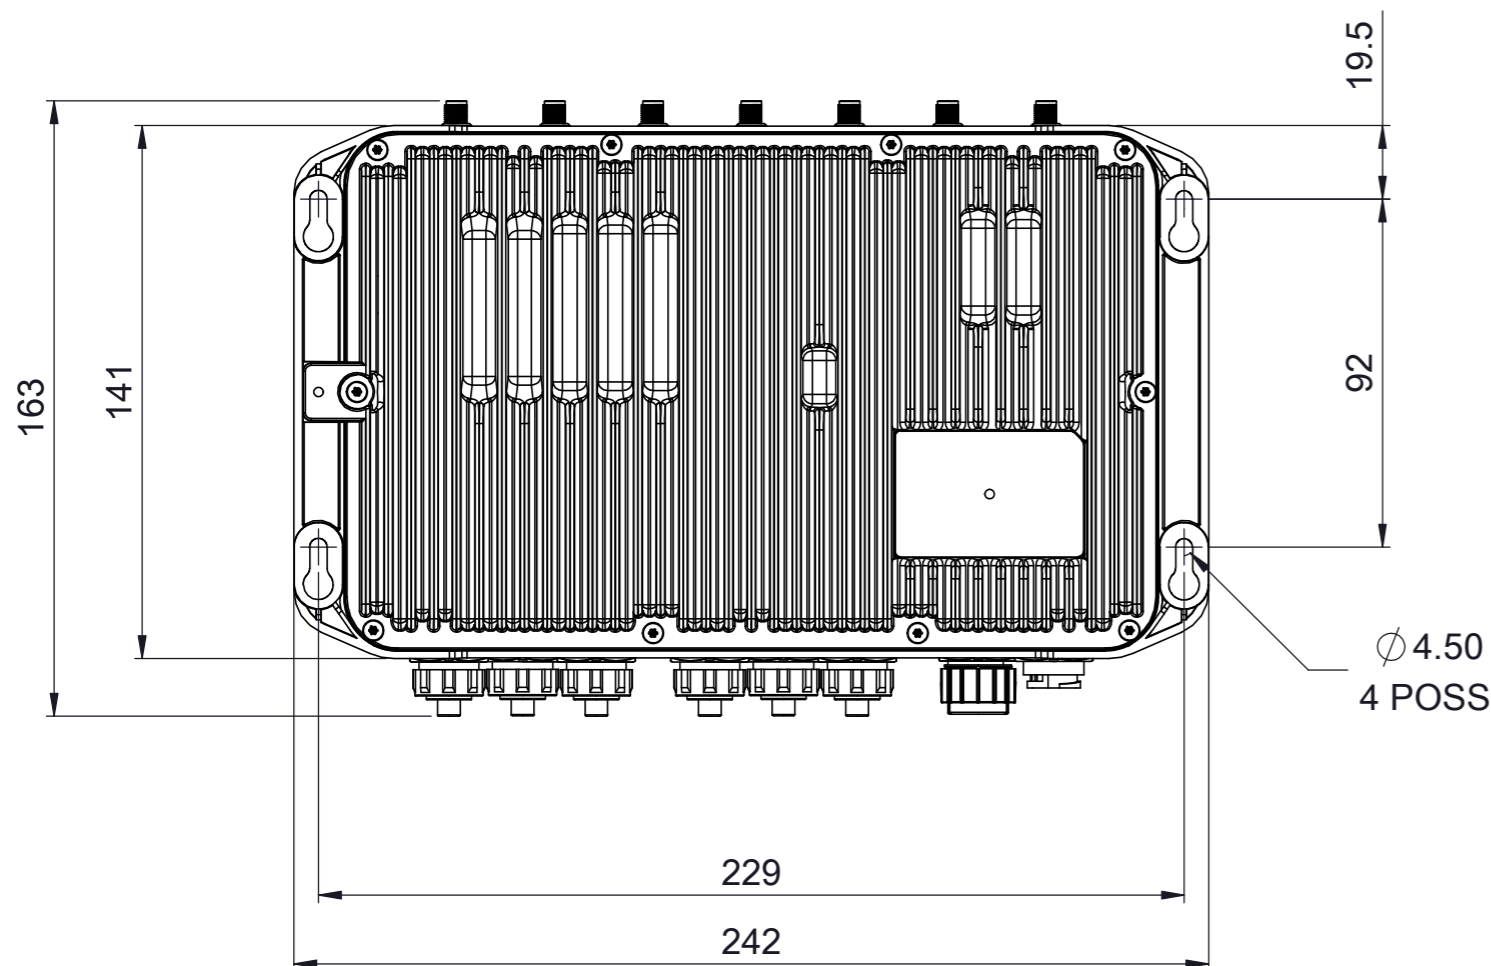

NOTES:

- 1) FOR INFORMATION ON CONNECTIONS AND PRODUCT SPECIFICATIONS, PLEASE REFER TO HANDBOOK, PRODUCT SUPPORT AND WORKSHOP MANUALS.
- 2) FOR ANY DIMENSIONAL INFORMATION NOT INCLUDED PLEASE CONTACT YOUR SALES REPRESENTATIVE.
- 3) DIMENSIONS SHOWN ARE ACTUAL PRODUCT SIZE AND DO NOT INCLUDE ANY CLEARANCE DATA.

DRN: MA  
DIMENSIONS IN MM

DATE: 2021-06-02  
SCALE: 1:2

TITLE  
YachtSense Link Marine Cloud Router E70640 Surface Mount  
DRAWING No. C\_4G Router\_SM