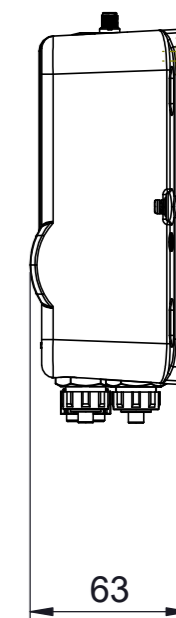

NOTES:

- 1) FOR INFORMATION ON CONNECTIONS AND PRODUCT SPECIFICATIONS, PLEASE REFER TO HANDBOOK, PRODUCT SUPPORT AND WORKSHOP MANUALS.
- 2) FOR ANY DIMENSIONAL INFORMATION NOT INCLUDED PLEASE CONTACT YOUR SALES REPRESENTATIVE.
- 3) DIMENSIONS SHOWN ARE ACTUAL PRODUCT SIZE AND DO NOT INCLUDE ANY CLEARANCE DATA.

DRN: MA  
DIMENSIONS IN MM

DATE: 2021-06-02  
SCALE: 1:2

TITLE  
YachtSense Link Marine Cloud Router E70640 Surface Mount  
DRAWING No. C\_4G Router\_SM