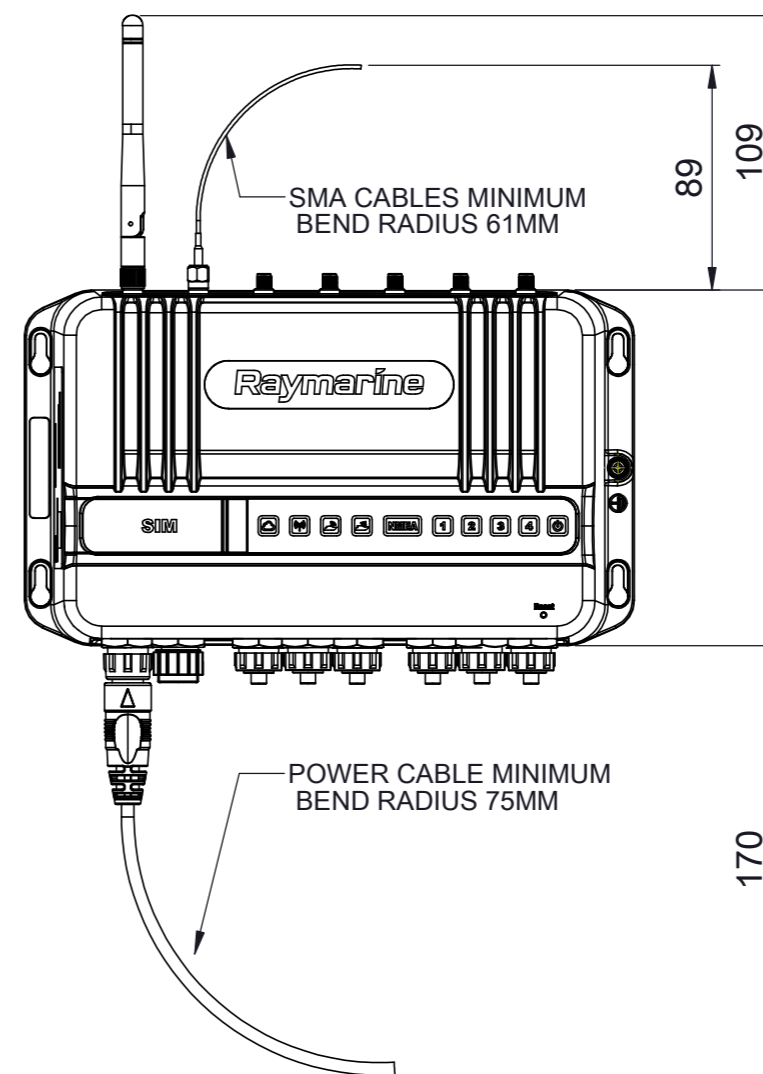

NOTES:

- 1) FOR INFORMATION ON CONNECTIONS AND PRODUCT SPECIFICATIONS, PLEASE REFER TO HANDBOOK, PRODUCT SUPPORT AND WORKSHOP MANUALS.
- 2) FOR ANY DIMENSIONAL INFORMATION NOT INCLUDED PLEASE CONTACT YOUR SALES REPRESENTATIVE.
- 3) DIMENSIONS SHOWN ARE ACTUAL PRODUCT SIZE AND DO NOT INCLUDE ANY CLEARANCE DATA.

DRN: MA  
DIMENSIONS IN MM

DATE: 2021-06-02  
SCALE: 1:2

TITLE  
YachtSense Link Marine Cloud Router E70640 Surface Mount  
DRAWING No. C\_4G Router\_SM