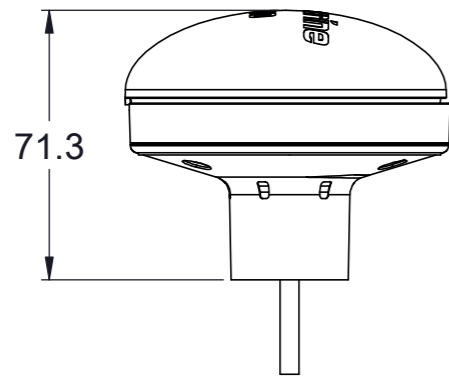

GA200 Pole Mount

GA200 Flush Mount

GA200 Pole Mount

GA200 Top View

GA200 Flush Mount Bottom View

GA200 Flush Mount

NOTES:

- 1) FOR INFORMATION ON CONNECTIONS AND PRODUCT SPECIFICATIONS, PLEASE REFER TO HANDBOOK, PRODUCT SUPPORT AND WORKSHOP MANUALS.
- 2) FOR ANY DIMENSIONAL INFORMATION NOT INCLUDED PLEASE CONTACT YOUR SALES REPRESENTATIVE.
- 3) DIMENSIONS SHOWN ARE ACTUAL PRODUCT SIZE AND DO NOT INCLUDE ANY CLEARANCE DATA.

DRN:	MA
DIMENSIONS IN MM	

DATE: 19/09/2019
SCALE: 1:2

TITLE	RF_GA200_PL_FM
DRAWING No.	RF_GA200_PL_FM

8

7

6

5

4