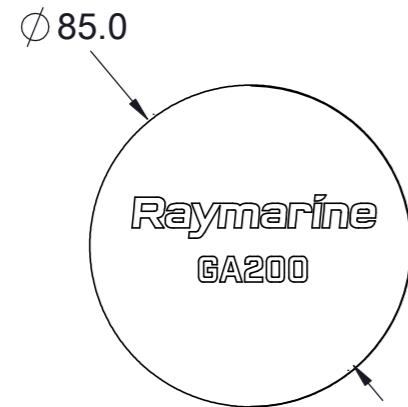

8

7

6

5

4

3

2

1

GA200 Pole Mount

GA200 Flush Mount

GA200 Pole Mount

GA200 Top View

GA200 Flush Mount Bottom View

GA200 Flush Mount

NOTES:

- 1) FOR INFORMATION ON CONNECTIONS AND PRODUCT SPECIFICATIONS, PLEASE REFER TO HANDBOOK, PRODUCT SUPPORT AND WORKSHOP MANUALS.
- 2) FOR ANY DIMENSIONAL INFORMATION NOT INCLUDED PLEASE CONTACT YOUR SALES REPRESENTATIVE.
- 3) DIMENSIONS SHOWN ARE ACTUAL PRODUCT SIZE AND DO NOT INCLUDE ANY CLEARANCE DATA.

DRN:	MA
DIMENSIONS IN MM	

DATE: 19/09/2019
SCALE: 1:2

TITLE	RF_GA200_PL_FM
DRAWING No.	RF_GA200_PL_FM

8

7

6

5

4