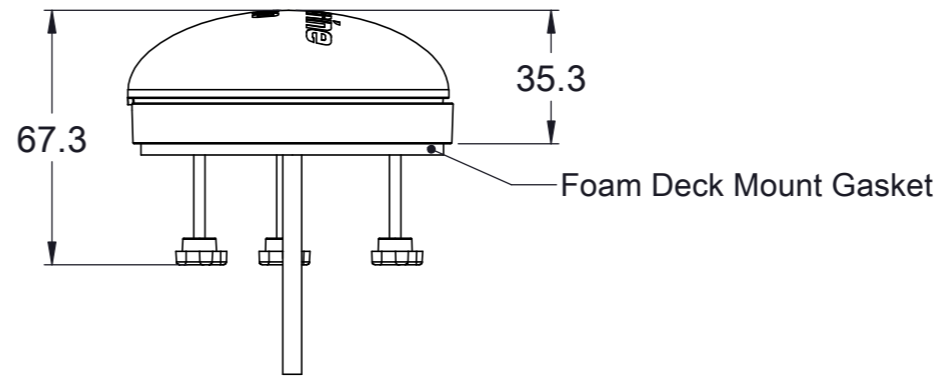

GA200 Pole Mount

GA200 Flush Mount

GA200 Pole Mount

GA200 Top View

GA200 Flush Mount Bottom View

GA200 Flush Mount

NOTES:

- 1) FOR INFORMATION ON CONNECTIONS AND PRODUCT SPECIFICATIONS, PLEASE REFER TO HANDBOOK, PRODUCT SUPPORT AND WORKSHOP MANUALS.
- 2) FOR ANY DIMENSIONAL INFORMATION NOT INCLUDED PLEASE CONTACT YOUR SALES REPRESENTATIVE.
- 3) DIMENSIONS SHOWN ARE ACTUAL PRODUCT SIZE AND DO NOT INCLUDE ANY CLEARANCE DATA.