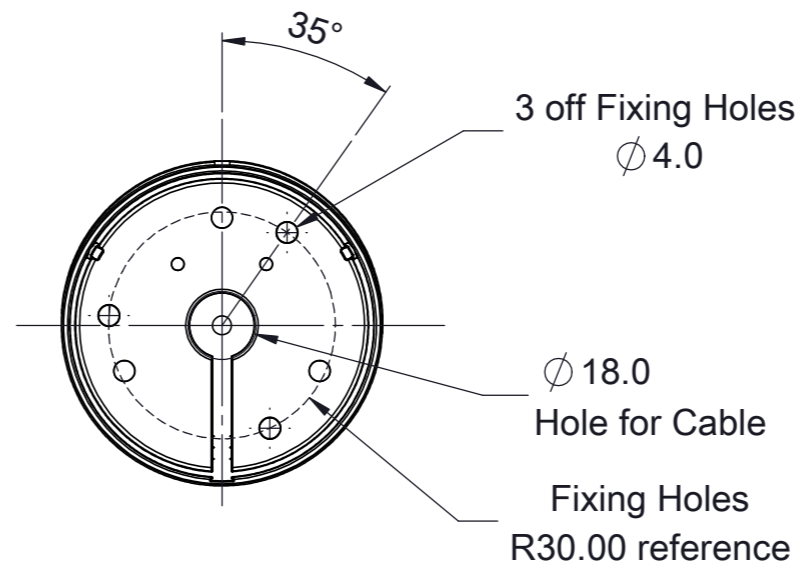

GA200 Pole Mount

GA200 Flush Mount

GA200 Pole Mount

GA200 Top View

GA200 Flush Mount Bottom View

GA200 Flush Mount

NOTES:

- 1) FOR INFORMATION ON CONNECTIONS AND PRODUCT SPECIFICATIONS, PLEASE REFER TO HANDBOOK, PRODUCT SUPPORT AND WORKSHOP MANUALS.
- 2) FOR ANY DIMENSIONAL INFORMATION NOT INCLUDED PLEASE CONTACT YOUR SALES REPRESENTATIVE.
- 3) DIMENSIONS SHOWN ARE ACTUAL PRODUCT SIZE AND DO NOT INCLUDE ANY CLEARANCE DATA.

DRN:	MA
DIMENSIONS IN MM	

DATE: 19/09/2019
SCALE: 1:2

TITLE	RF_GA200_PL_FM
DRAWING No.	RF_GA200_PL_FM

8

7

6

5

4