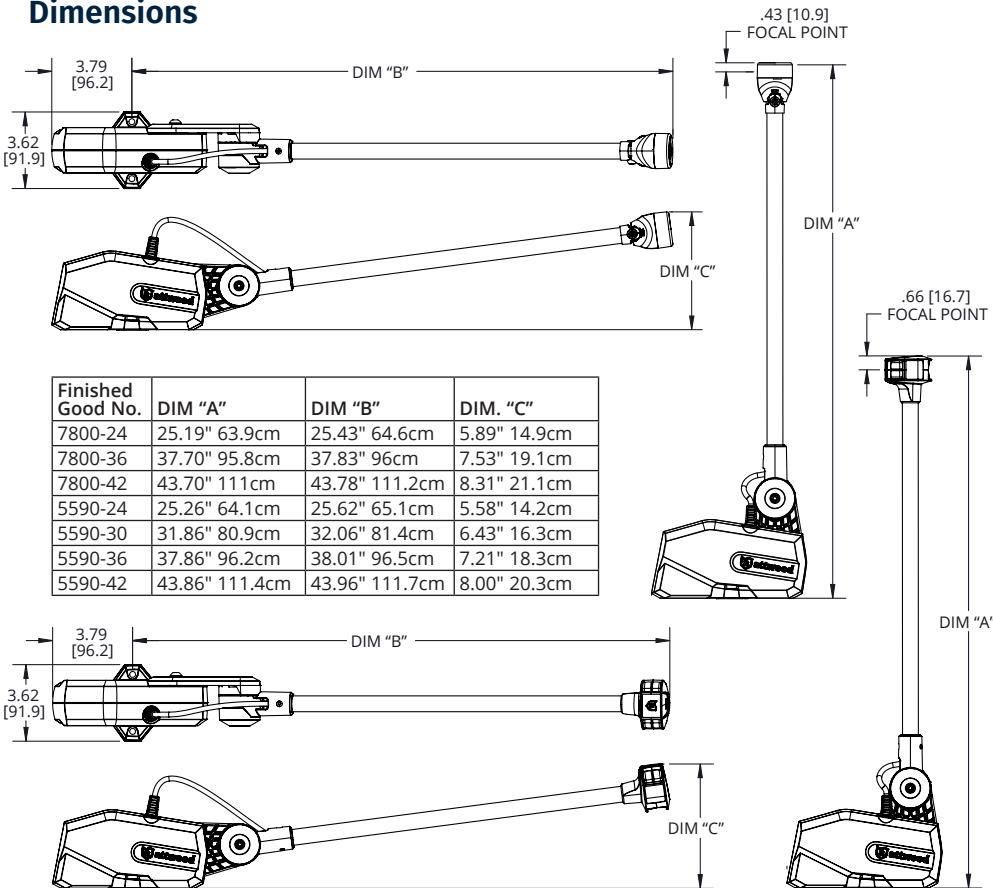

**Follows Existing Wiring Paths:** Wiring follows path of existing manual fold-down lights to the digital/analog switch for feedback and control.

**Manual Adjustment Failsafe:** Easy to use manual override ensures boaters can always deploy lights in the event of system failure.

**180° Range of Motion:** PowerBase may be mounted so that the light/antenna folds toward a boat's stern or bow.

Part #	PowerBase Antenna	PowerBase Light	LightArmor All-Round Navigation Light			LightArmor Masthead/Anchor Navigation Light		
			OEM	AFT	OEM	AFT		
	6100-AT-1 (OEM) 6100-AT-7 (AFT)	6100-LT-1 (OEM) 6100-LT-7 (AFT)	24"	5590-24-1	5590-24-7	24"	7800-24-1	7800-24-7
			30"	5590-30-1	5590-30-7	—	—	—
			36"	5590-36-1	5590-36-7	36"	7800-36-1	7800-36-7
			42"	5590-42-1	5590-42-7	42"	7800-42-1	7800-42-7
Compatibility	Compatible with all leading 1-1/4" threaded VHF Antennas (8ft or less length)	Compatible with Attwood LightArmor LED All-Round and Masthead Nav Lights	For powered vessels under 39.4'			For powered vessels between 39.5'-65'		

### Dimensions

Dimensions in drawings: Inches are listed first, followed by millimeters.