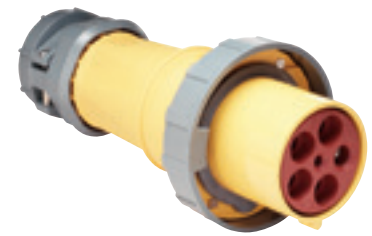

## Cordsets

All Marinco® cordsets are made of the highest quality, marine grade construction with features you won't find on other power cords.

- For use with 100A 120V/208V shore power systems
- High visibility, 2 AWG, flexible yellow STOW cable is oil, water, UV resistant, and rated to 221°F (105°C)
- Ergonomic non-slip TPE coated gripping surfaces
- IEC pin & sleeve plugs and connectors are designed for harsh environments, watertight, and corrosion resistant. Feature integrated locking rings.
- Internal frame terminals provide high clamping force for safe and secure contact
- Options for use with on-board isolation transformers and male plug only power supply purposes
- UL and ABYC approved components

### Plug w/ Gasketed Locking Ring

- Mate with M5100R9 receptacle

Part # M5100P9

### Connector Body

- Mate with plug on extension cords or adapters. Note: It does not mate with shore power inlet.

Part # M5100C9

### Connector Body w/ Gasketed Locking Ring

- Mate with M5100B9R inlet

Part # M5100C9R