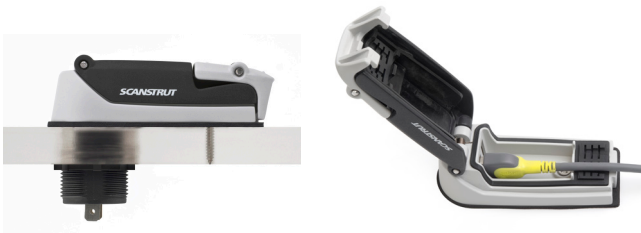

ROKK Charge+ Dual Waterproof USB Socket

Part No. SC-USB-02

The ultimate dual socket waterproof USB charger with “Smart Charge Technology” that charges devices up to 3x faster than standard USB sockets. Featuring a click & lock lid and ultra low profile, the ROKK charge+ is perfect for any outdoor application.

USB Input Voltage Range	12-24V
USB Output Voltage	5V +/- 5%
Output Current	2x 2.1A (4.2A Total)
Rating	IPX6 waterproof
Dims	29mm / 1.14" (H) 94mm / 3.7" (L)
Metals	316 stainless steel
Plastics	ASA
Internal Coating	Anti-corrosion
External Coating	UV resistant

Product Highlights

1. IPX6 waterproof
2. “Smart Charge Technology” that charges 3x faster than standard USB sockets
3. Standard barrel size 29mm (1 1/8")
4. Waterproof with 1, 2 or 0 sockets
5. Charge up to 2 devices at a time
6. Universal fit with USB Type A connector
7. Neoprene gasket, no sealant required
8. Single screw installation